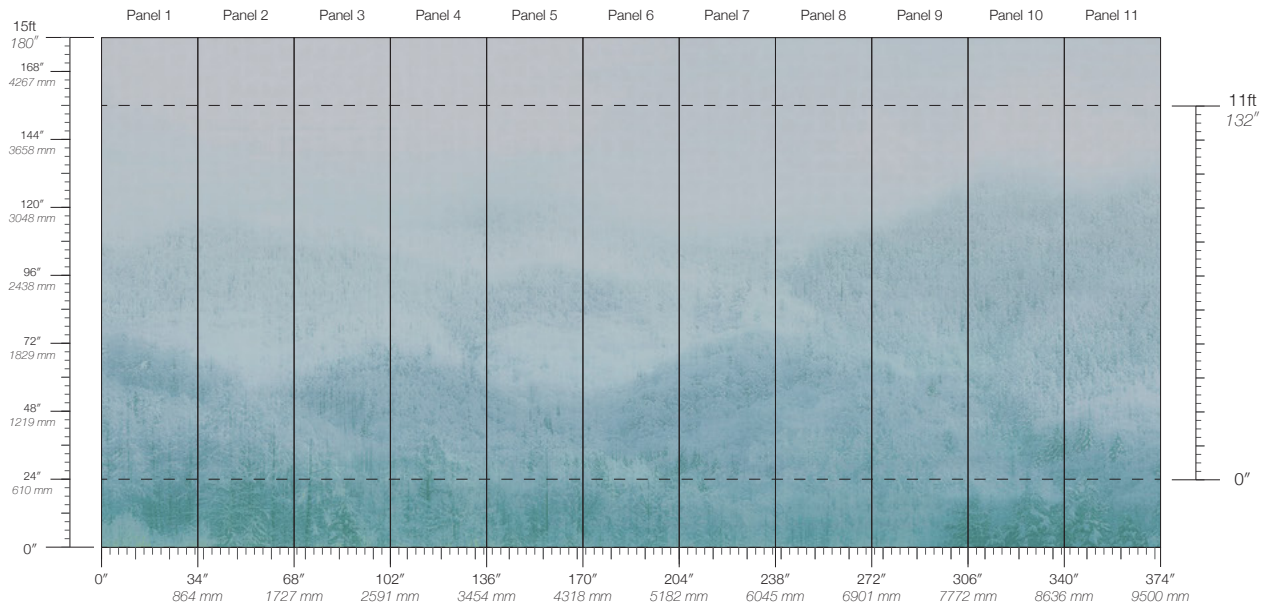

Tableau Awash

Suitable for residential and some commercial projects

COLOR
Awash

STOCK
Made to order

REPEAT
Non-repeating

CONTACT
sales@calicowallpaper.com
+1 718 243 1705
57 Lispenard Street
New York, NY 10013 USA

ITEM
5203

MINIMUM
1 panel

LEAD TIME
4 weeks to print

CONTENT
Dutch Metal Leaf

MAINTENANCE
Water-based cleanser

ORIGIN
USA

DISCLAIMER
Panel maps represent mural artwork only. Reference the physical sample for color and texture.

PANEL WIDTH
34" / 864 mm trimmed

FLAMMABILITY
ASTM E84 Adhered Class A

DETAILS
Custom options available

PANEL HEIGHT
132" / 3353 mm standard
180" / 4572 mm extended

ENVIRONMENTAL
Formaldehyde Free,
Heavy Metal Free

PRICE
Available upon request